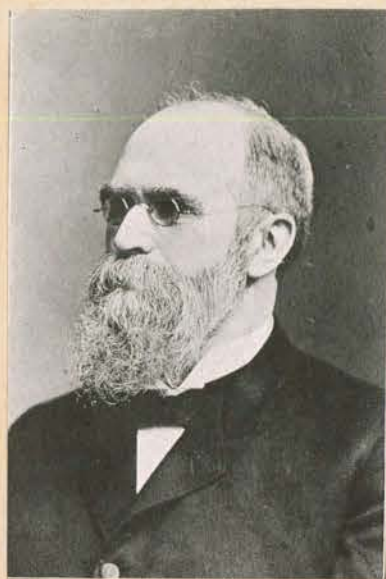

Illinois State University

ISU ReD: Research and eData

Founding Celebration

2-17-1912

1912 Founder's Day Program/Menu

Illinois State University

Follow this and additional works at: <https://ir.library.illinoisstate.edu/founding>

Founders Day

February Eighteenth

(Banquet Saturday, February 17, 1912)

1857 - 1912

Illinois State Normal University

NORMAL, ILLINOIS

Manual Arts Building

Menu